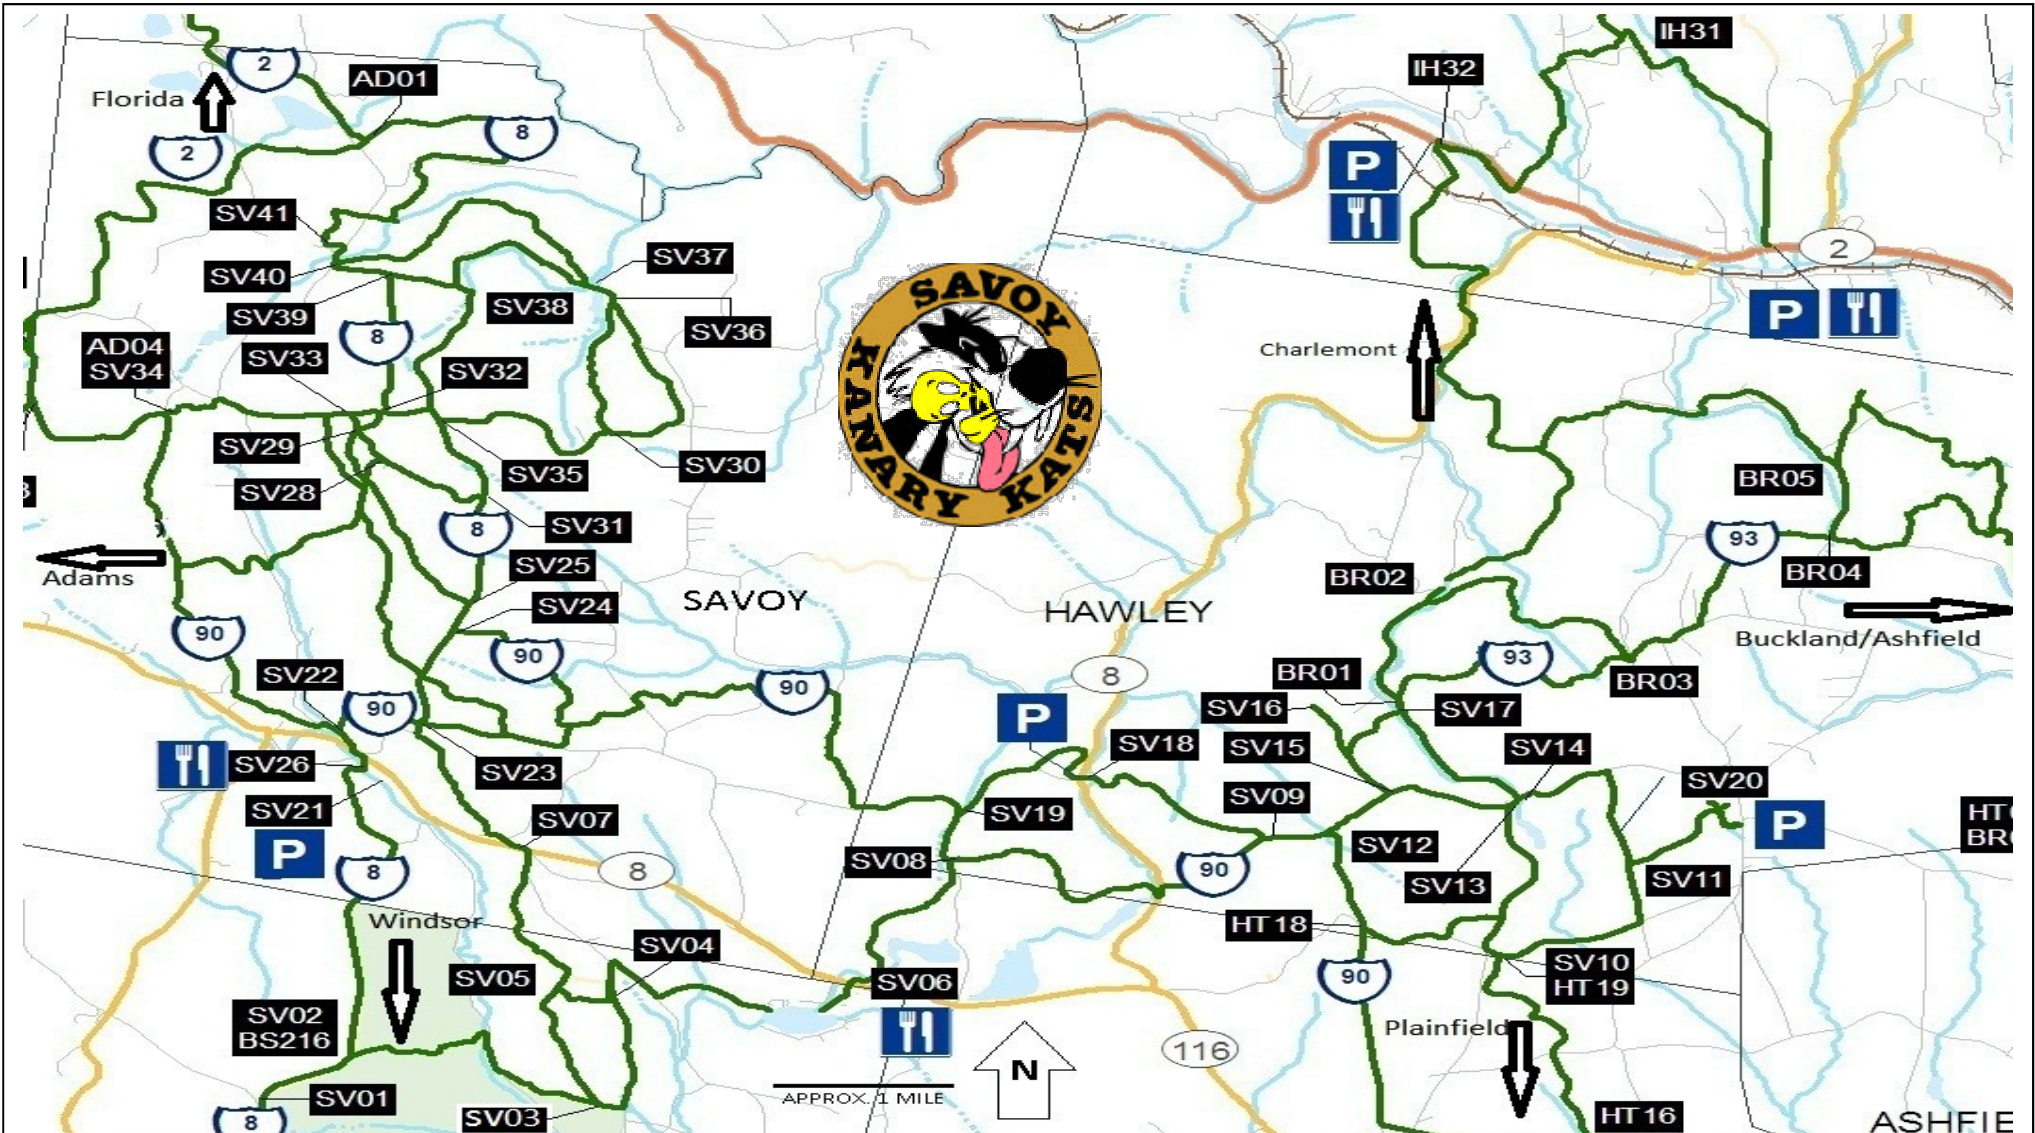

SAVOY KANARY KATS SNOWMOBILE CLUB, INC. TRAIL MAP

- SV-01 Griffin Hill @ Bates Rd
- SV-02 Griffin Hill @ River Rd Trail
- SV-03 River Rd Trail @ Upper Ridge Rd
- SV-04 Windigo Rd @ Crossover
- SV-05 Upper Ridge Rd @ Crossover
- SV-06 Pub 116 (Former Hilltop) OPEN
- SV-07 Bush Rd @ Rte 116
- SV-08 Stetson Rd @ Klingholt
- SV-09 King's Corner
- SV-10 South Rd to Plainfield

- SV-21 Savoy Town Park-Parking
- SV-22 Firehouse Trail @ Center Rd
- SV-23 Bannis Rd @ Haskins Rd
- SV-24 Bannis Rd @ Tilton Rd
- SV-25 Bannis Rd @ Kamick Rd
- SV-26 Savoy Hollow General Store
- SV-28 Tower 51
- SV-29 Kamick Rd @ Tower Rd
- SV-30 Adams Rd @ Tannery Crossover
- SV-31 Tower Trail @ Bannis Rd

- SV-32 Lewis Hill @ Adams Rd
- SV-33 Tower Rd @ Adams Rd
- SV-34 Brown Rd @ Lagowski's Field
- SV-35 Adams Rd @ Bannis Rd
- SV-36 Tannery Crossover @ Tannery Rd
- SV-37 Tannery Falls
- SV-38 Balance Rock Trail Entrance
- SV-39 Tannery Rd @ Lewis Hill
- SV-40 Tannery Rd @ New State Rd
- SV-41 State Parking Lot

POINTS OF INTEREST