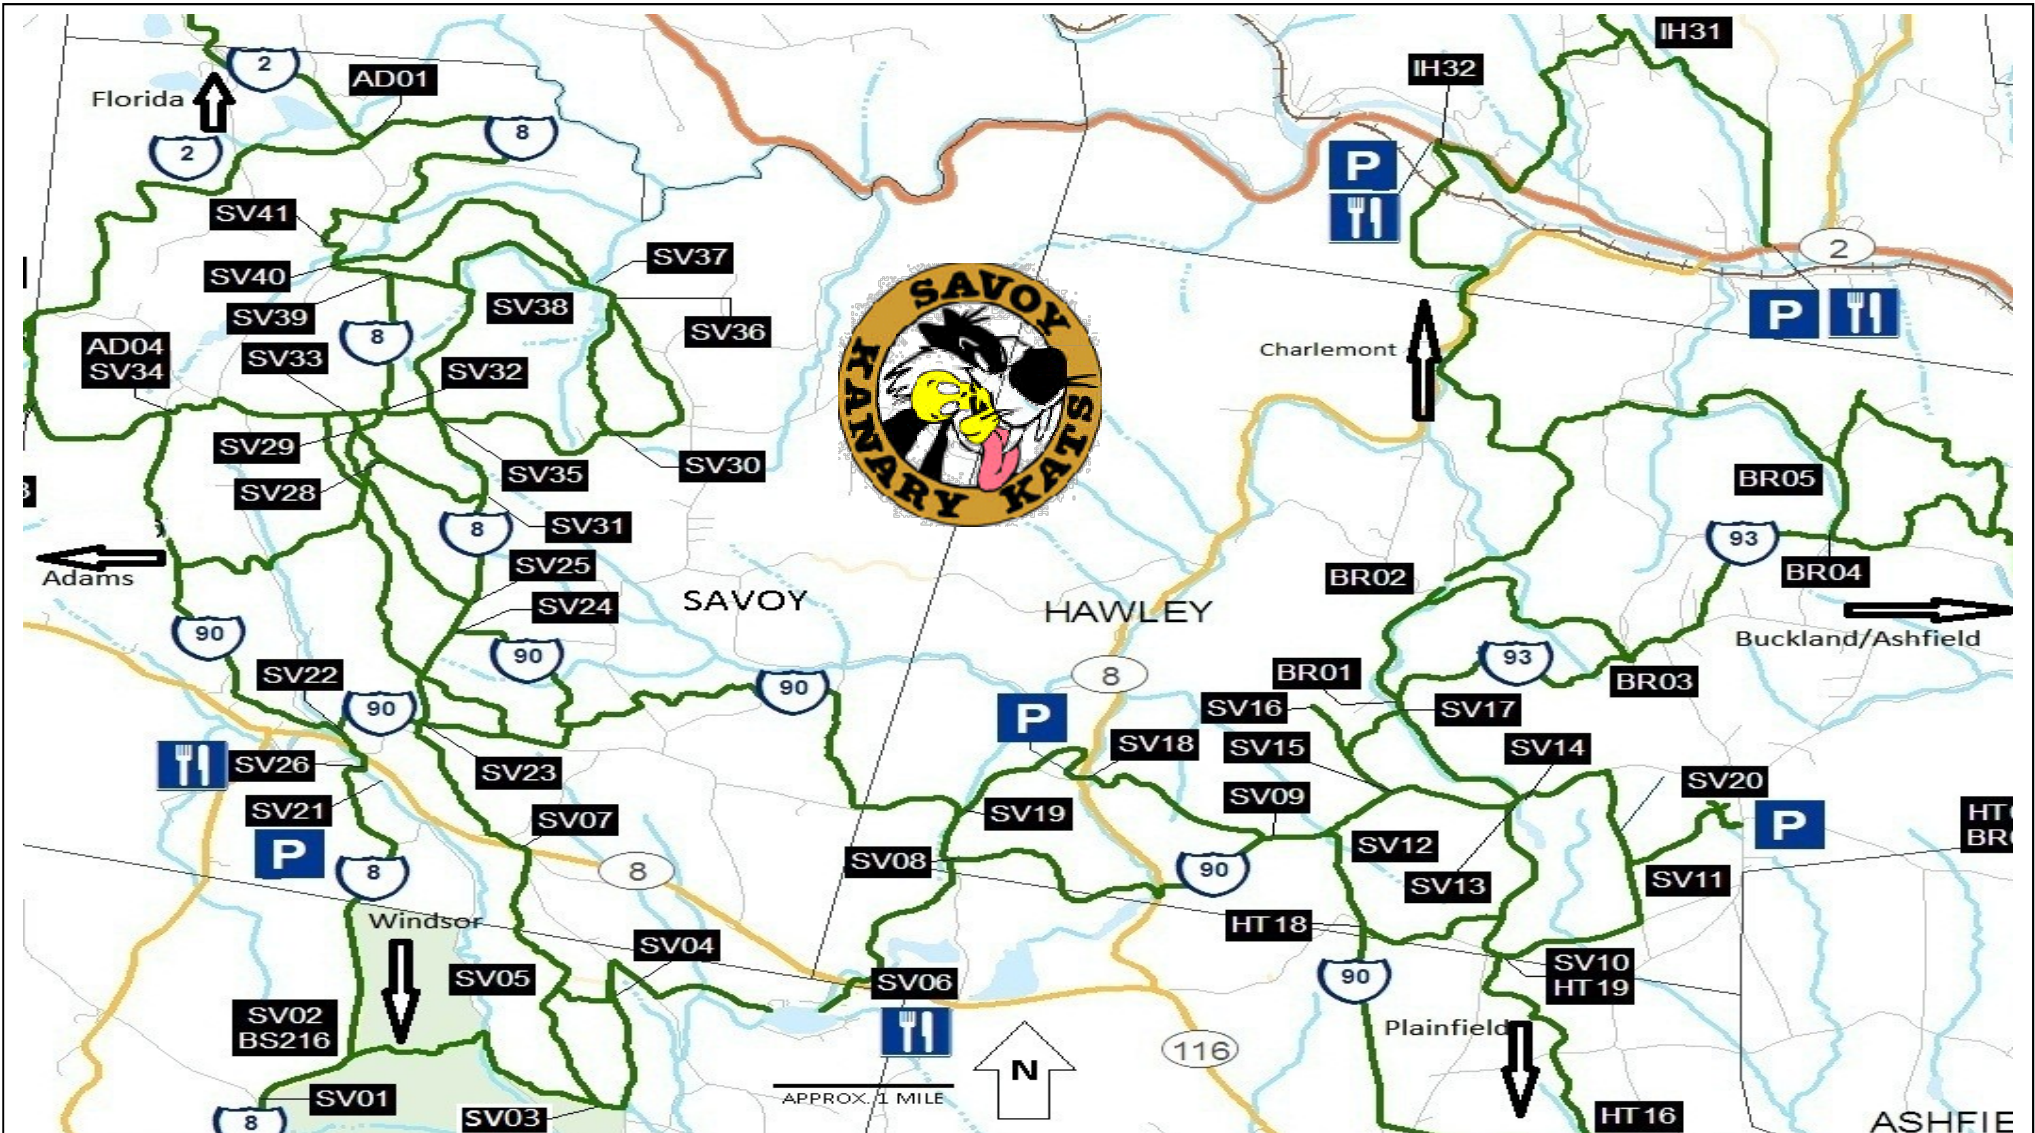

SAVOY KANARY KATS SNOWMOBILE CLUB, INC. TRAIL MAP

- SV-01 Griffin Hill @ Bates Rd
- SV-02 Griffin Hill @ River Rd Trail
- SV-03 River Rd Trail @ Upper Ridge Rd
- SV-04 Windigo Rd @ Crossover
- SV-05 Upper Ridge Rd @ Crossover
- SV-06 Hilltop Restaurant (CLOSED)**
- SV-07 Bush Rd @ Rte 116
- SV-08 Stetson Rd @ Klingholt
- SV-09 King's Corner
- SV-10 South Rd to Plainfield

- SV-11 Penobscot Rd @ Kiln Rd
- SV-12 Hell's Kitchen Rd @ Hallockville
- SV-13 Hallockville Rd @ Middle Rd
- SV-14 Middle Rd @ Hunt Rd
- SV-15 Hallockville Rd @ Moody Spring
- SV-16 Moody Springs
- SV-17 Middle Rd @ Sprague Rd
- SV-18 Rte 8A State Garage-Parking**
- SV-19 Stetson Rd @ Horton Rd
- SV-20 Beehive**

- SV-21 Savoy Town Park-Parking**
- SV-22 Firehouse Trail @ Center Rd
- SV-23 Bannis Rd @ Haskins Rd
- SV-24 Bannis Rd @ Tilton Rd
- SV-25 Bannis Rd @ Kamick Rd
- SV-26 Savoy Hollow General Store**
- SV-28 Tower 51**
- SV-29 Kamick Rd @ Tower Rd
- SV-30 Adams Rd @ Tannery Crossover
- SV-31 Tower Trail @ Bannis Rd

- SV-32 Lewis Hill @ Adams Rd
 - SV-33 Tower Rd @ Adams Rd
 - SV-34 Brown Rd @ Lagowski's Field
 - SV-35 Adams Rd @ Bannis Rd
 - SV-36 Tannery Crossover @ Tannery Rd
 - SV-37 Tannery Falls**
 - SV-38 Balance Rock Trail Entrance
 - SV-39 Tannery Rd @ Lewis Hill
 - SV-40 Tannery Rd @ New State Rd
 - SV-41 State Parking Lot**
- POINTS OF INTEREST**