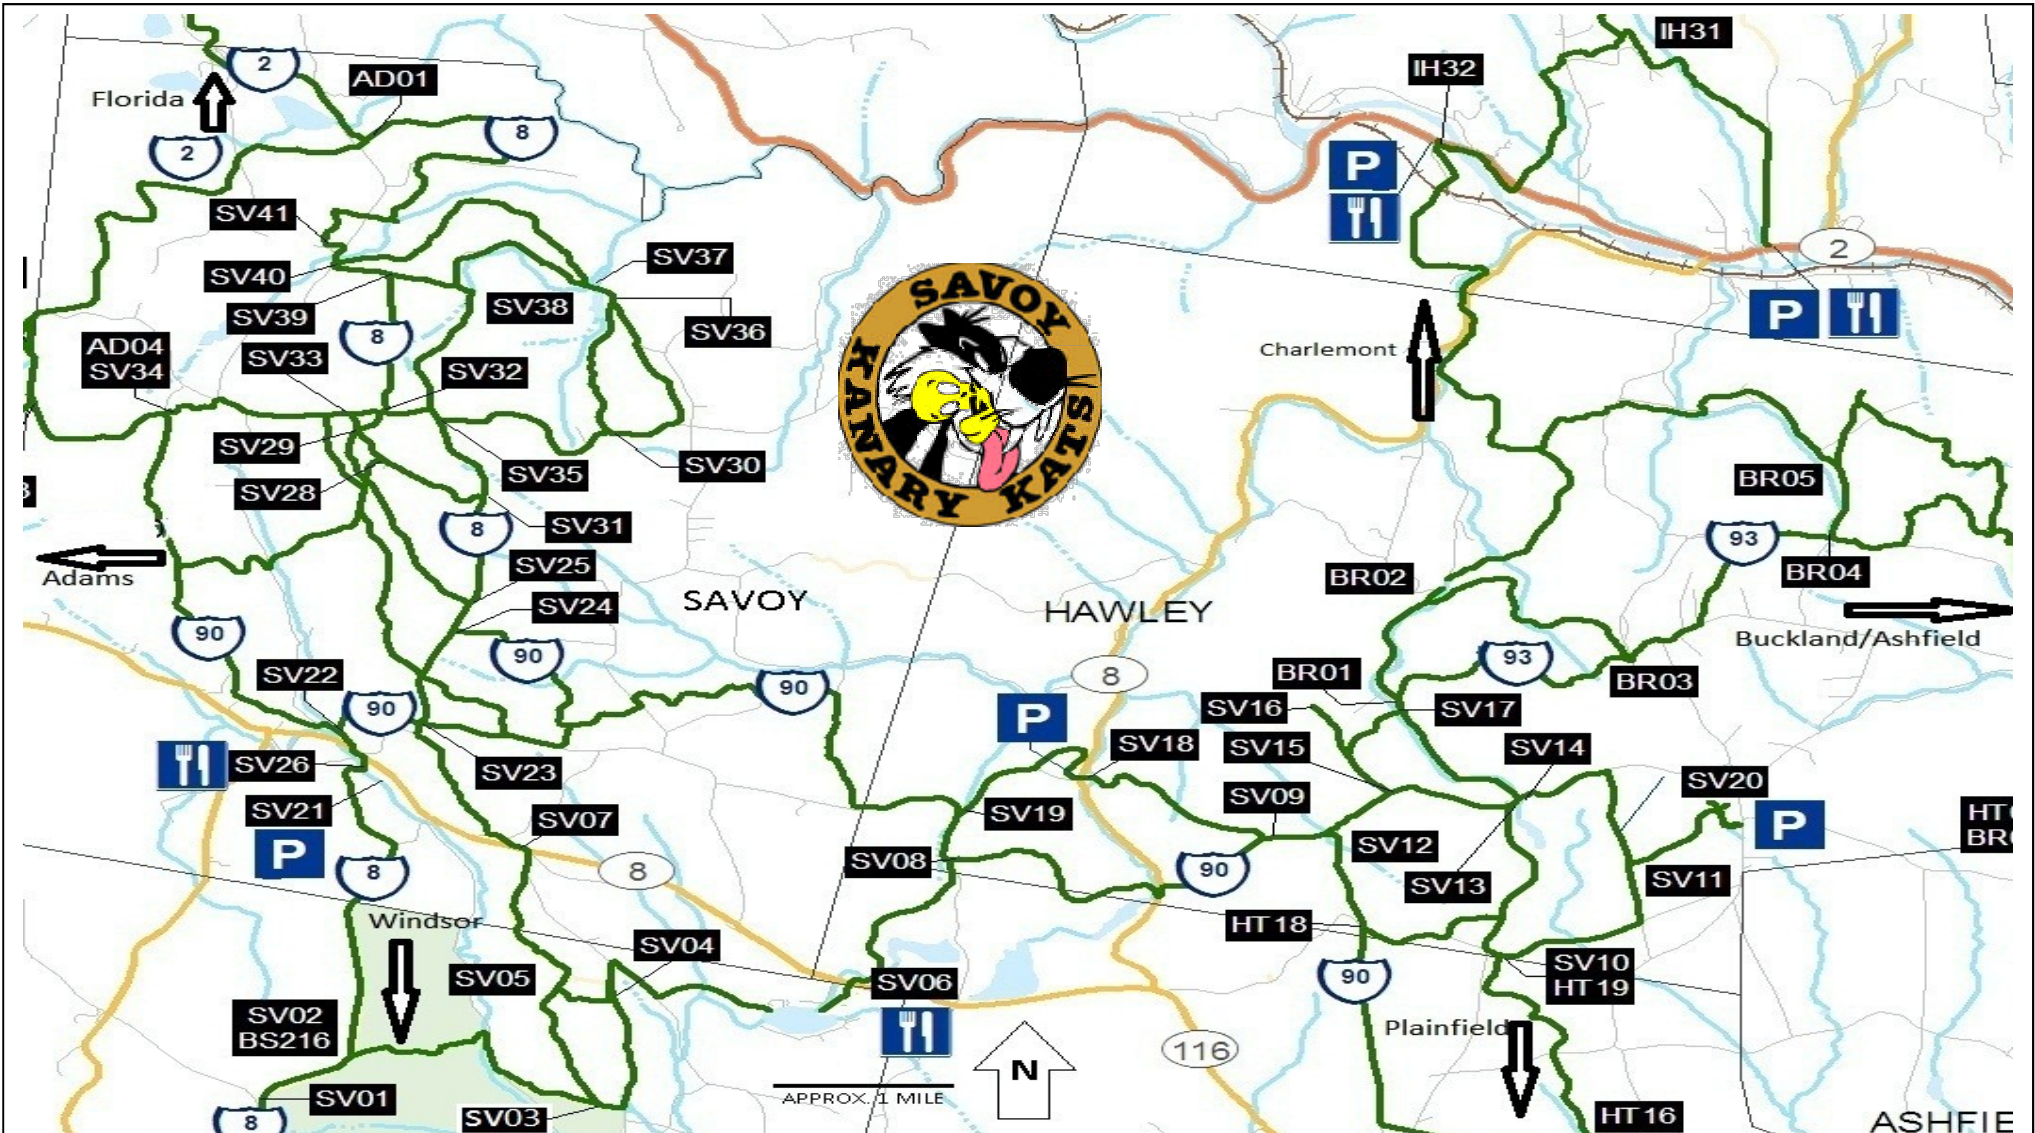

SAVOY KANARY KATS SNOWMOBILE CLUB, INC. TRAIL MAP

- SV-01 Griffin Hill @ Bates Rd
- SV-02 Griffin Hill @ River Rd Trail
- SV-03 River Rd Trail @ Upper Ridge Rd
- SV-04 Windigo Rd @ Crossover
- SV-05 Upper Ridge Rd @ Crossover
- SV-06 Hilltop Restaurant (CLOSED)**
- SV-07 Bush Rd @ Rte 116
- SV-08 Stetson Rd @ Klingholt
- SV-09 King's Corner
- SV-10 South Rd to Plainfield

- SV-21 Savoy Town Park-Parking**
- SV-22 Firehouse Trail @ Center Rd
- SV-23 Bannis Rd @ Haskins Rd
- SV-24 Bannis Rd @ Tilton Rd
- SV-25 Bannis Rd @ Kamick Rd
- SV-26 Savoy Hollow General Store**
- SV-28 Tower 51**
- SV-29 Kamick Rd @ Tower Rd
- SV-30 Adams Rd @ Tannery Crossover
- SV-31 Tower Trail @ Bannis Rd

- SV-32 Lewis Hill @ Adams Rd
- SV-33 Tower Rd @ Adams Rd
- SV-34 Brown Rd @ Lagowski's Field
- SV-35 Adams Rd @ Bannis Rd
- SV-36 Tannery Crossover @ Tannery Rd
- SV-37 Tannery Falls**
- SV-38 Balance Rock Trail Entrance
- SV-39 Tannery Rd @ Lewis Hill
- SV-40 Tannery Rd @ New State Rd
- SV-41 State Parking Lot**

POINTS OF INTEREST